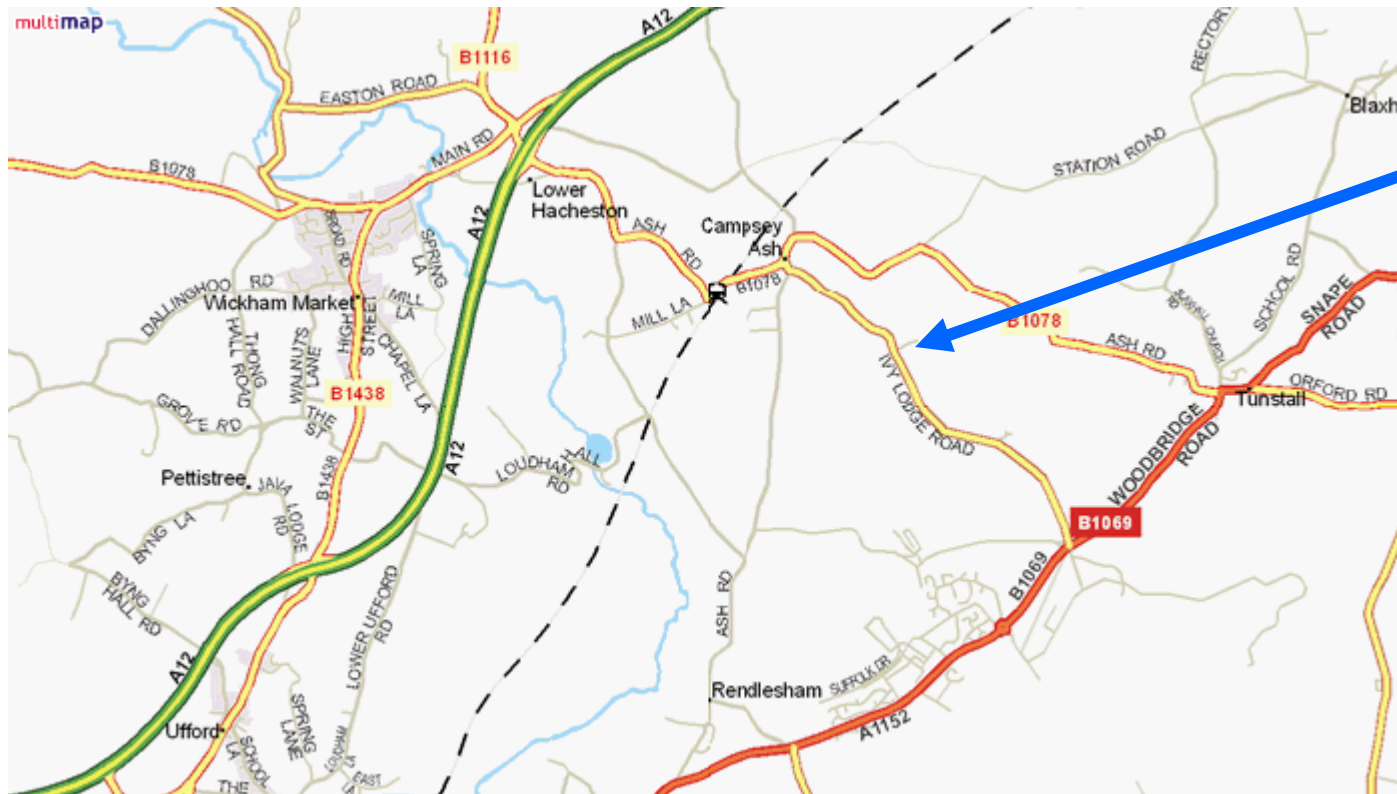

Captain and Fixtures

07796 957592

magnus@spence-mi.com

Directions to Ashe Park in Campsea Ashe

Turn in to Ashe Park here, come up drive, and see small pavilion and pitch straight ahead of you. Park by pavilion.